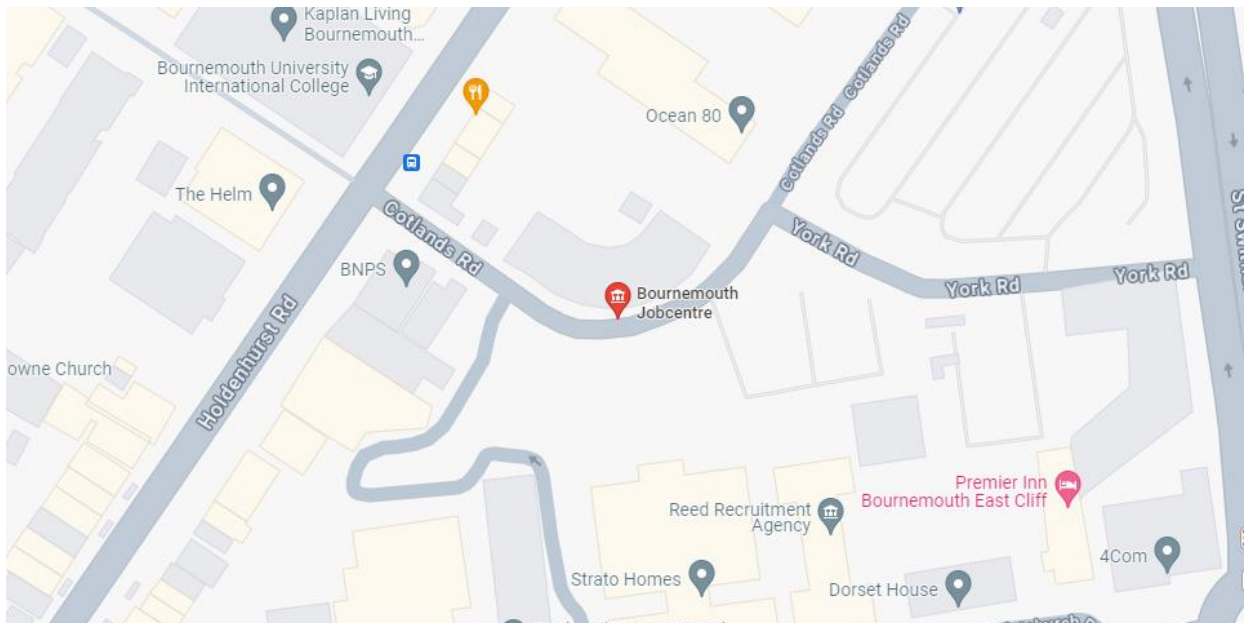

# Bournemouth

Jobcentre Plus, Tamarisk House, 1 Cotlands Road,  
Bournemouth, BH1 3BG

## Map & directions

### By car

From the A338 roundabout by Bournemouth Train Station, take the A35 towards Town Centre East and Lansdowne. Turn right at the next roundabout and Cotlands Road is the first left.

There is no car parking at the Assessment Centre. The nearest car park is at York Road.

**By bus**

Buses stop at Cotlands Road. Bus routes 5, 5A, 6, 6A and 12 serve the route and a number more are available at the nearby Lansdowne roundabout.

**By train**

The Assessment Centre is less than 0.5 miles from Bournemouth train station.