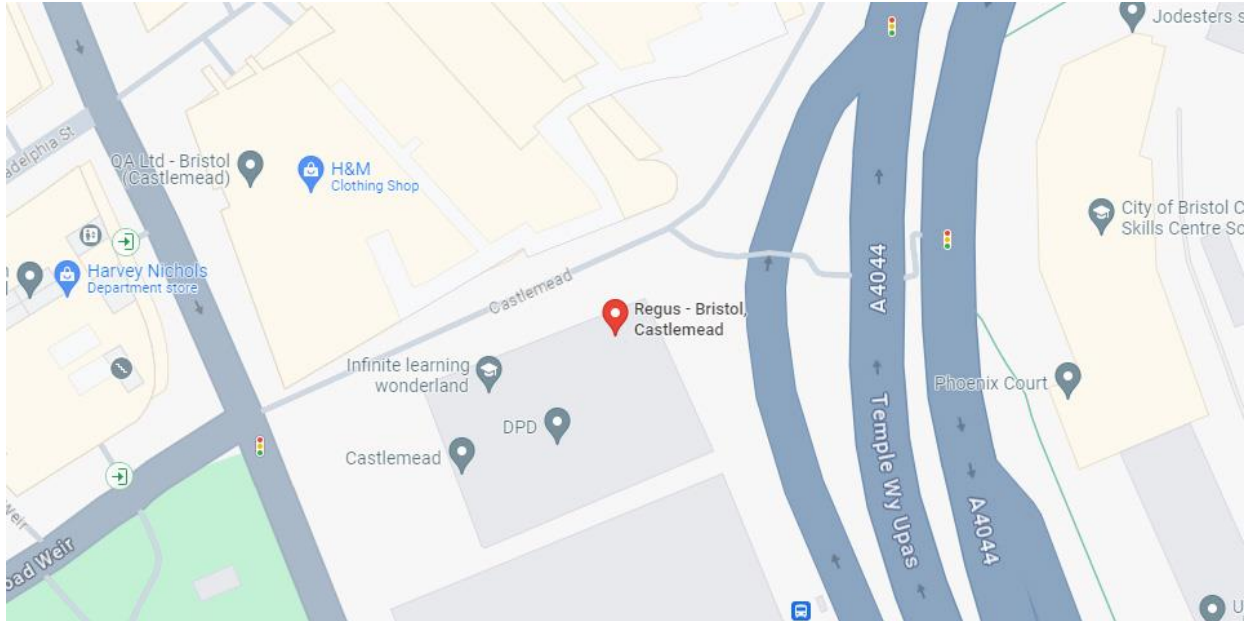

Bristol

Regus, Castle Mead, Lower Castle Street, Bristol, BS1 3AG

Assessment Centre information

Please note that this is a second floor Assessment Centre.

A lift is available, but in the event of an emergency evacuation of the building, the lift cannot be used and there are 82 steps to the ground floor.

By car

From the M32, follow the A4032 and bear left towards Temple Meads on the A4044. At the Old Market Roundabout, take the exit onto Castle Street and turn right onto Lower Castle Street.

The Broadmead NCP car park is on the right, next to the Assessment Centre.

The below provides information on bus and train routes. We recommend checking before travelling.

By bus

There are nearby bus stops on Broad Weir and Cabot Circus South, with frequent buses from both Temple Meads rail station and Bristol Bus Station, which is 0.5 miles from the Assessment Centre.