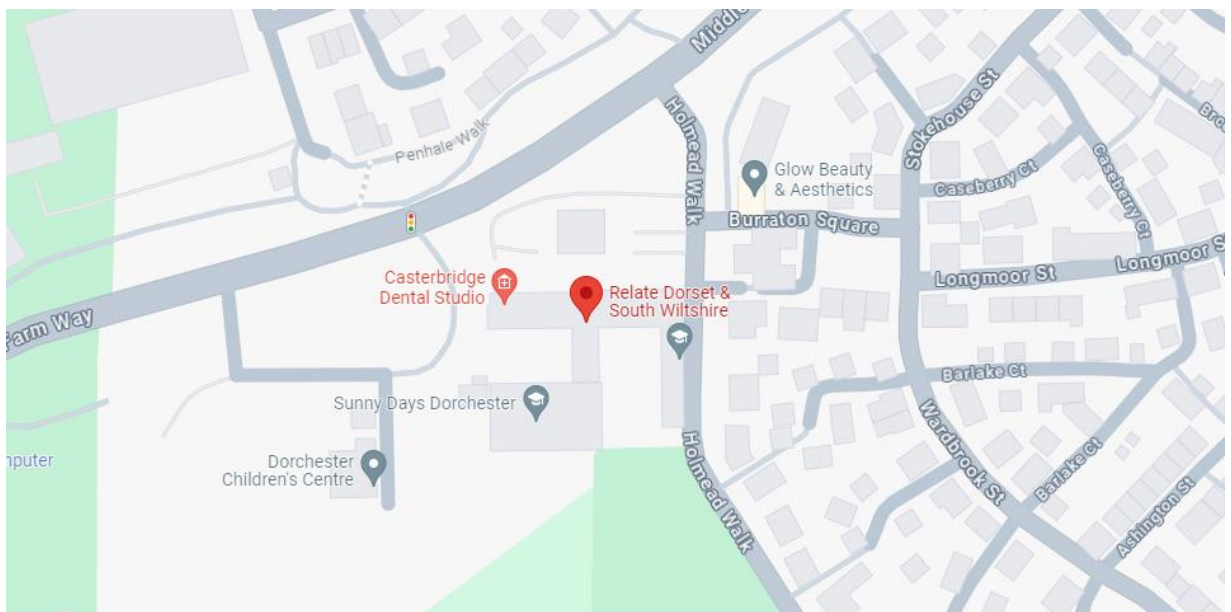

## Map & directions

## By car

From Dorchester Town Centre at Top of Town Roundabout.

Take the Bridport Road (B3150) for approximately one mile. On reaching the Poundbury Development continue on the B3150 at the first roundabout.

From the Bypass and Bridport.

You will come to the roundabout at the junction of the A35, A37 and the B3150. Take the B3150 to Dorchester Town Centre. At the first roundabout take the last exit (Middle Farm Way) sign posted Town Centre.

### By train

Dorchester South station is approximately 1.3 miles from the centre. Take the number 6 bus from directly outside the train station on Copper Street.

Take the bus towards Poundbury, and alight at Mansell Square. Turn left onto Middle Farm Way. Continue for 0.1 miles then turn right onto Holemead Walk. The centre is on your right.