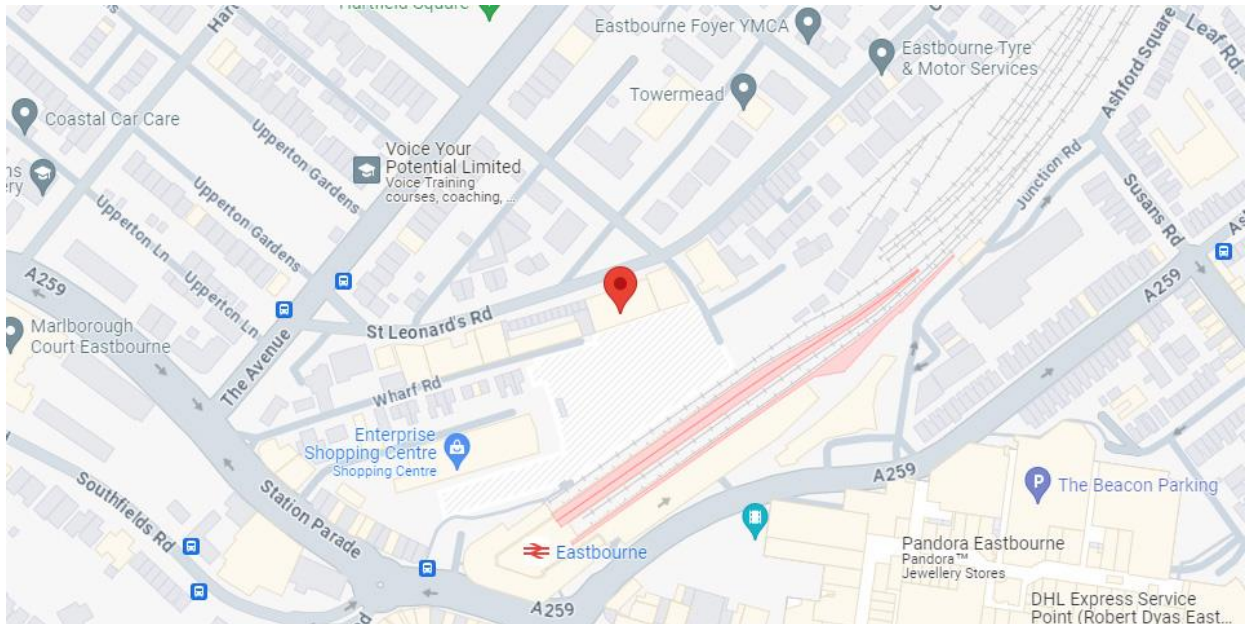

## Map & directions

### By car

Follow the A22 to Cross Levels Way (A2280) Eastbourne. Continue on to Kings Drive (A2021) to the Bedfordwell roundabout. Turn right on to Upper Avenue. At the Upper Avenue roundabout take the 1st exit. Turn right onto Commercial Road. The Assessment Centre is on your left.

There is limited on-street parking near the consultation centre.

There are parking bays available for Blue Badge holders at Eastbourne station, approximately 0.2 miles away.

For more detailed driving instructions, we recommend using an online route planner.

#### By bus

Eastbourne station bus stop R2 serves Coaster buses 12, 12A, 12X and 13X run from Brighton though Peacehaven, Newhaven and Seaford plus Stagecoach buses 1, 1A, 4, 5, 5A, 6, 51, 54, 98 and Loop.