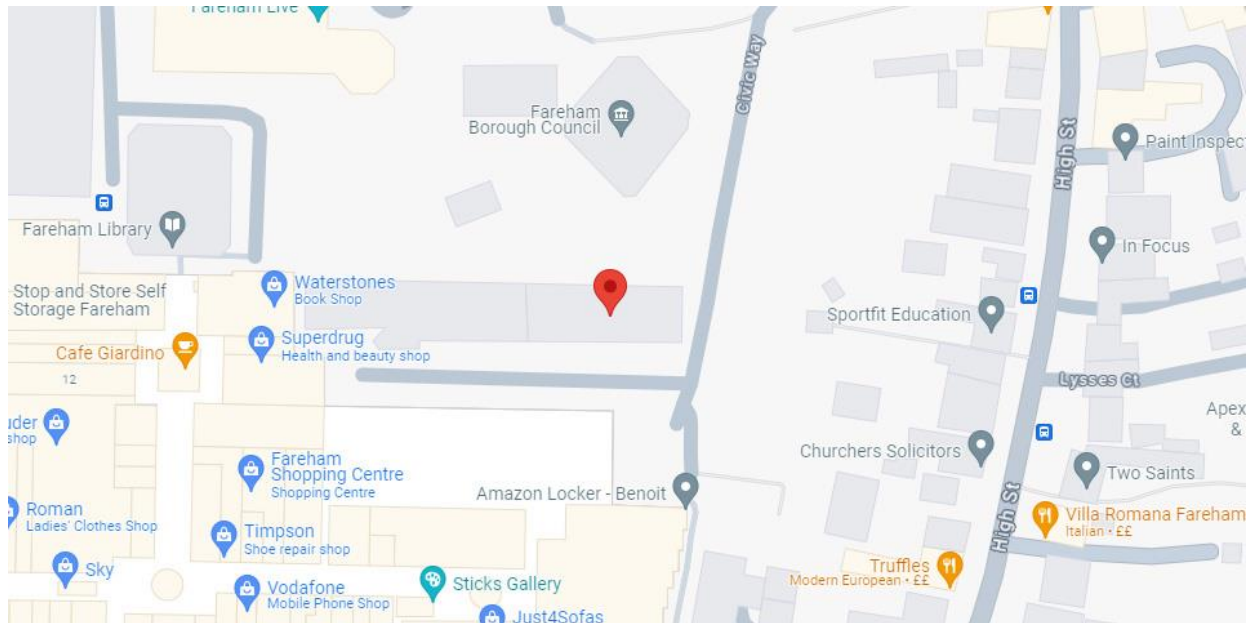

Fareham

Crown Buildings, Civic Way, Fareham, Hampshire, PO16 7HR

Assessment Centre information

The Assessment Centre is in the same building as the Fareham Job Centre, located between the Civic Centre and Fareham Shopping Centre. This is a ground floor assessment facility.

Map & directions

By car

The Assessment Centre is located on Civic Way, just off Fareham High Street in the town centre. There are no visitor parking spaces the Assessment Centre.

The nearest car park is at Fareham Shopping Centre, which can be accessed at the end of Civil Way.

The below provides information on bus and train routes. We recommend checking before travelling.

By bus

Fareham bus station is less than 0.5 miles from the Assessment Centre, with most local buses servicing this stop. Number 69 has a stop on the High Street, with the Assessment Centre close to the Lysses Court bus stop.

By train

Fareham railway station is approximately 1.2 miles from the Assessment Centre. It is served by South Western Railway, Great Western Railway and Southern Railway services. Several bus routes stop at Fareham Bus Station in Harper Way. To walk from the station, head down West Street and follow signs to the Civic Offices.