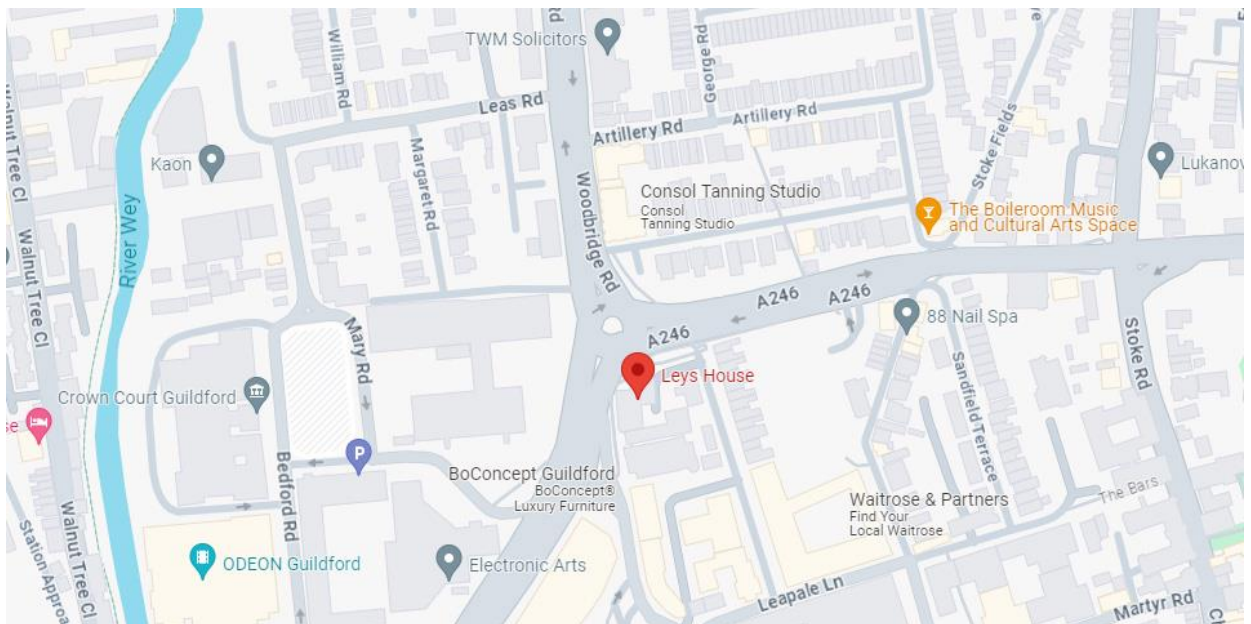

# Guildford

Leys House, 86-88 Woodbridge Road, Guildford, Surrey  
GU1 4QD

## Map & directions

## By car

The Assessment Centre is next to Guildford Jobcentre, located on the Woodbridge Road/Onslow Road/York Road roundabout.

No parking is available at the Assessment Centre. There are nearby car parks at Bedford Road and Mary Road which are around 0.1 miles away.

### By bus

All buses in Guildford stop at the Friary Bus Station, which is a short distance from the Assessment Centre. From the bus station, travel north up Onslow Street. The Jobcentre and Assessment Centre are located at the roundabout.