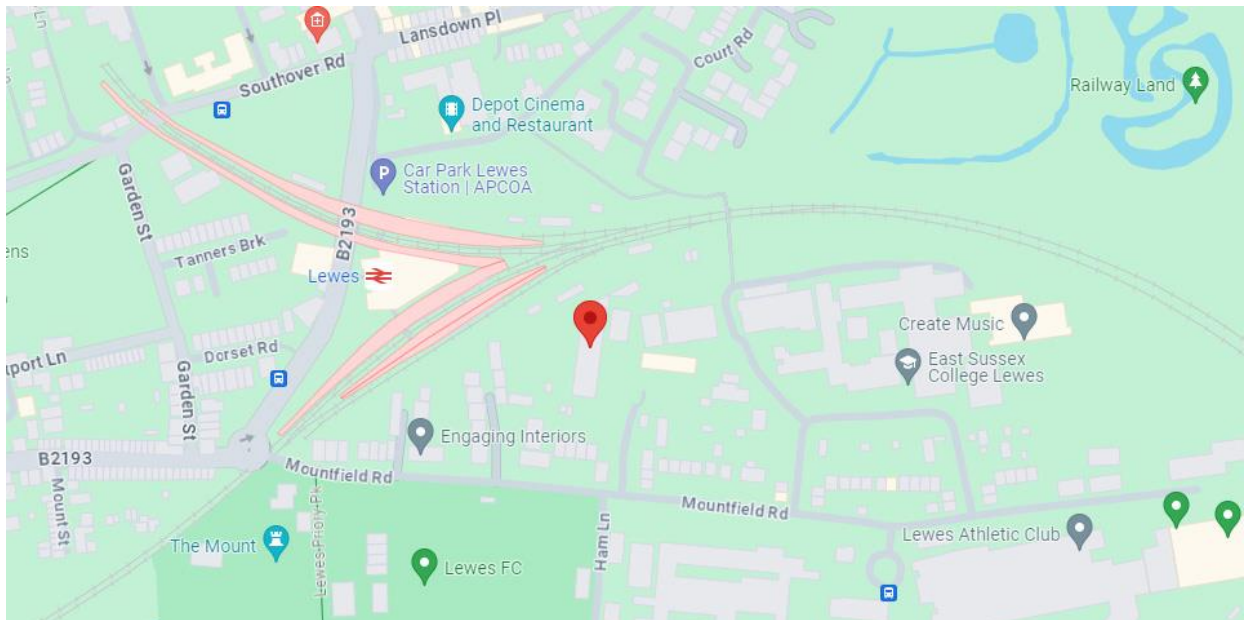

## Assessment Centre information

The Assessment Centre is located next to Lewes Jobcentre.

Please note that this is a second floor Assessment Centre.

There is an assessment room available on the ground floor. If you think you would have difficulty going down the stairs unaided in the event of an emergency, please contact us at least two days before your assessment to ensure you are able to access the ground floor room or to make alternative arrangements.

## Map & directions

### By car

The Assessment Centre is located just south of Lewes train station. From the A26, take the A2029 at the Cuifail Spiral and head for the rail station. Pass the station and then turn onto Mountfield Road.

**By bus**

Bus Routes 123 and 129 stop close to Lewes rail station, a short distance from the Assessment Centre.

**By train**

Southern services run to Lewes from Eastbourne, Brighton and London Victoria. On leaving the station, turn left and then take the first left onto Mountfield Road. The Jobcentre and Assessment Centre are on the left.