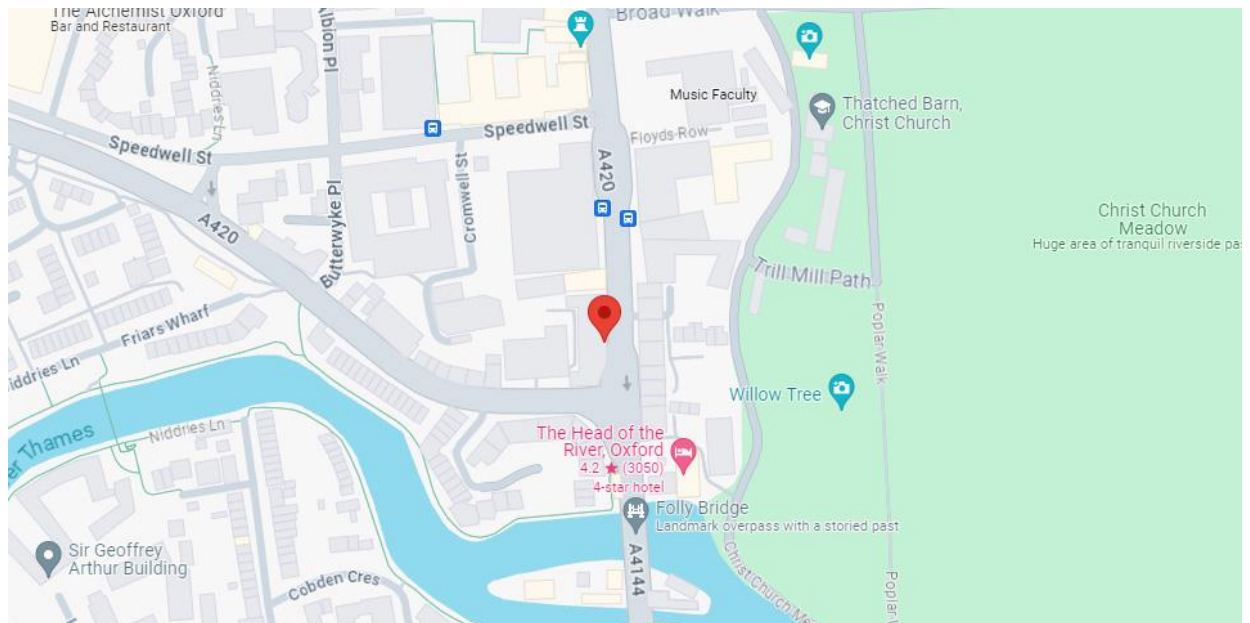

# Oxford

Saxon Beck Buildings, 59 St Aldate's, Oxford, OX1 1ST

## Map & directions

## By car

The Assessment Centre is located in the city centre close to Folly Bridge on St Aldate's (A4144).

There is very limited parking in the centre of Oxford, however there are some spaces for Blue Badge holders on Albion Place, Cambridge Terrace and Littlegate Street. Park and Ride bus services 300 (from Pear Tree to Redbridge car parks) and 400 (Seacourt to Thornhill car parks) run to the Assessment Centre.

**By bus**

A number of buses run to either the Police Station stop or the Speedwell Street stop, which are both close to the Assessment Centre.

**By train**

Oxford train station is approximately 0.8 miles from the station along the A420. There are numerous bus routes that run from the railway station.