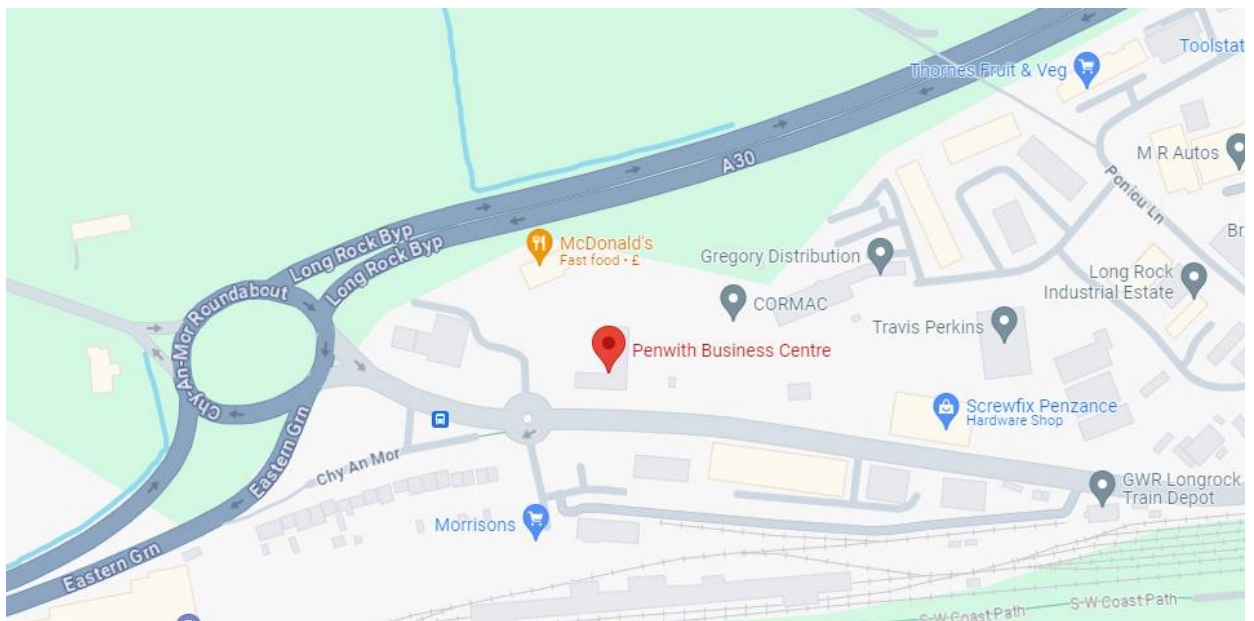

Penzance

Unit 6, Penwith Business Centre, Penzance, TR20 8HL

Assessment Centre information

This is a ground floor assessment facility. If you require assistance opening the door, please press the buzzer by the entrance.

Map & directions

By car **From Truro town centre**

Take Kenwyn Street and Chapel Hill to Treyew Rd/A390.

Follow the A390 and A30 for 24.4 miles, then go over the 1st island. At the 2nd island turn left towards Morrisons, then take the 1st right into Penwith Business Centre.

The below provides information on bus and train routes. We recommend checking before travelling.

By bus

The following buses all go from Penzance bus station directly to Morrisons, opposite the centre: 17, 515, 2 or 18.

By train

The nearest station is Penzance station approximately 1.3 miles from the centre.

To reach the Assessment Centre, go to the adjacent Penzance bus station and follow the bus directions above.

For details of station services and facilities go to www.nationalrail.co.uk/stations.