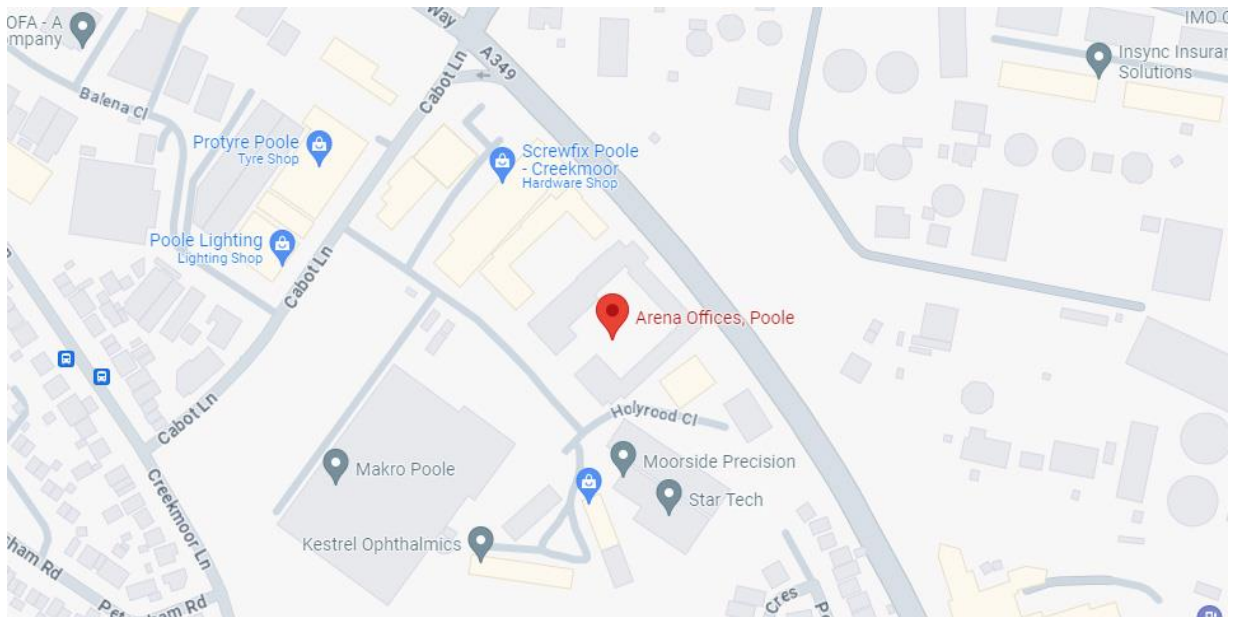

# Plympton

Argosy House, Longbridge Road, Plympton, Plymouth PL6 8LS

## Map & directions

### By car

The Assessment Centre is close to the Marsh Mills roundabout off the A38. To access Longbridge Road, you must approach from the roundabout, with Longbridge Road the first left off Plymouth Road (eastbound).

#### By bus

The 51 bus route from Plymouth Royal Parade stops at Argosy House. More routes stop at Plymouth Road, a short distance from the Assessment Centre.