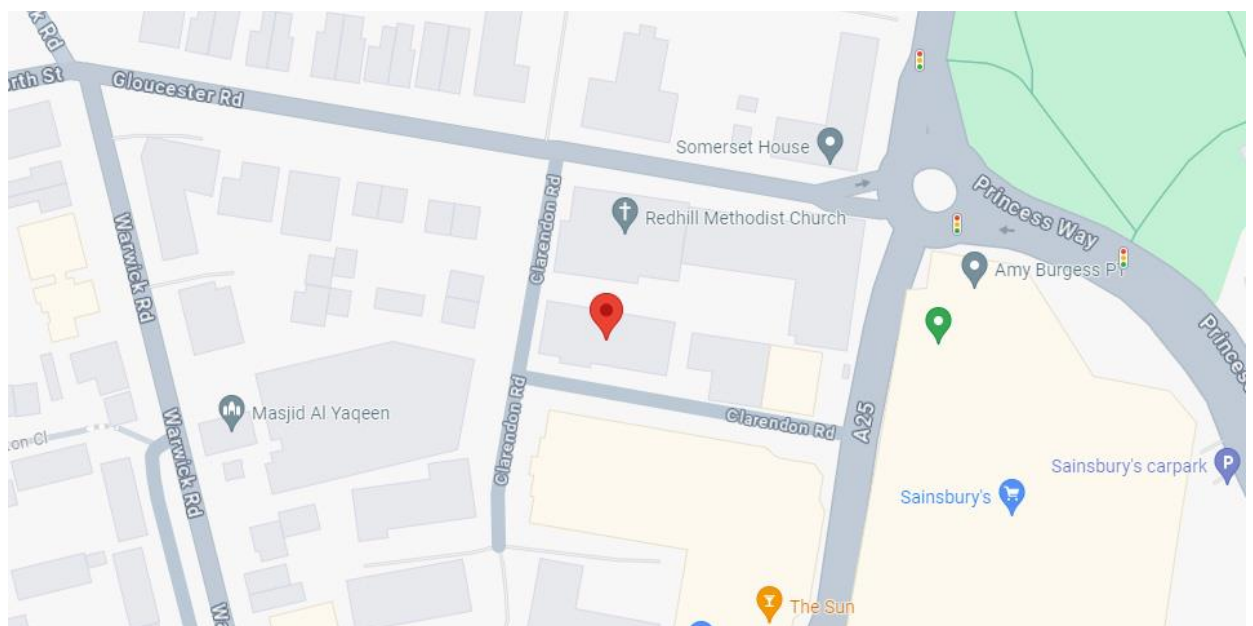

## Assessment Centre information

The Assessment Centre is located inside Abbey House, next to the main shopping centre.

There are four steps leading up to the main entrance. Ramp access is provided to the left of the main door. The Assessment Centre is located on the ground floor a short distance from the main entrance. Accessible toilets are available.

## Map & directions

### **By car**

The Assessment Centre is located just outside the main shopping centre in Redhill.