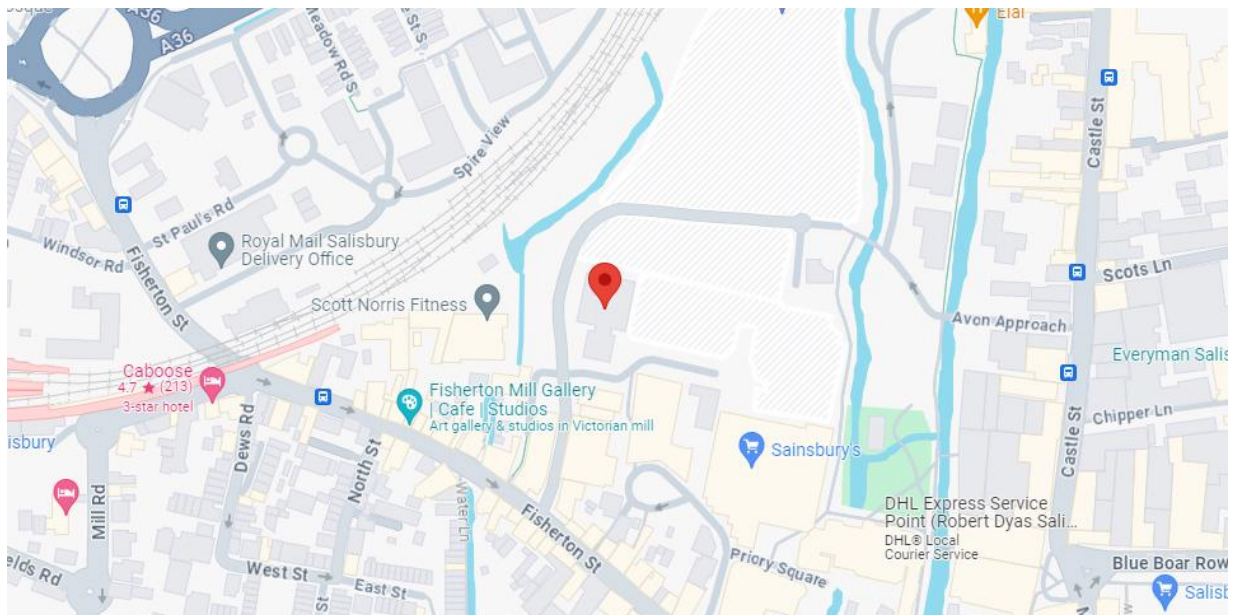

Salisbury

Summerlock House, Summerlock Approach, Salisbury, Wiltshire, SP2 7RW

Assessment Centre information

This is a ground floor assessment facility.

Map & directions

By car

Follow signs to the city centre from St Paul's roundabout and continue under the railway bridge and straight across the mini roundabout along Fisherton Street. Summerlock Approach is the first road on the left.

There is a Pay and Display car park at the end of Summerlock Approach, just after the Assessment Centre.

For more detailed driving instructions, we recommend using an online route planner.

By public transport

By bus

Salisbury bus station is approximately 400 metres from the Assessment Centre which is at the other side of Sainsbury's car park.

By train

Salisbury train station is approximately 0.3 miles from the Assessment Centre. The station has Great Western Railway and South Western Services running from Cardiff Central, London Waterloo, Portsmouth and others.