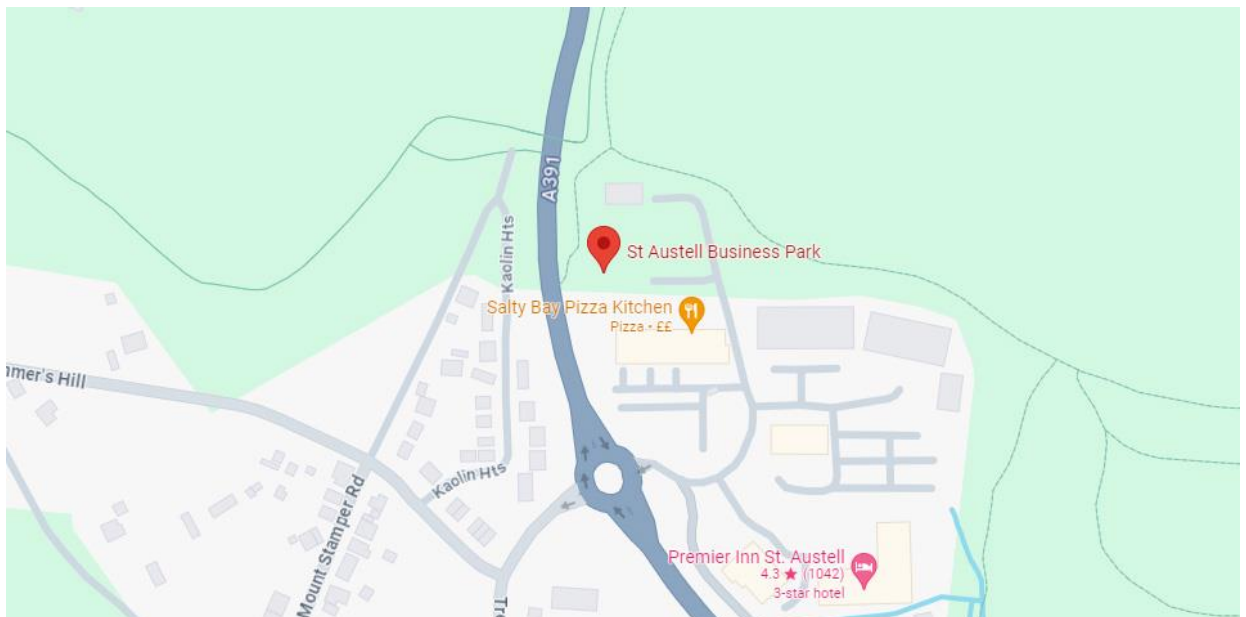

## Map & directions

From West A390 Truro – Head to St Austell on the A390, along Truro Road and Southbourne Road (past Asda on right). At the next roundabout, take second exit onto Holmbush Road and remain on the A390. Continue through three sets of traffic lights.

Follow the A391 uphill, through three roundabouts. At fourth roundabout, take third exit right, follow road around to the left and head straight up into St Austell Business Park.

For more detailed driving instructions, we recommend using an online route planner.

### By bus

The number 27 bus from Truro bus station takes just over an hour and goes direct to St Austell Business Park. The number 101 goes direct from St Austell library to St Austell Business Park.