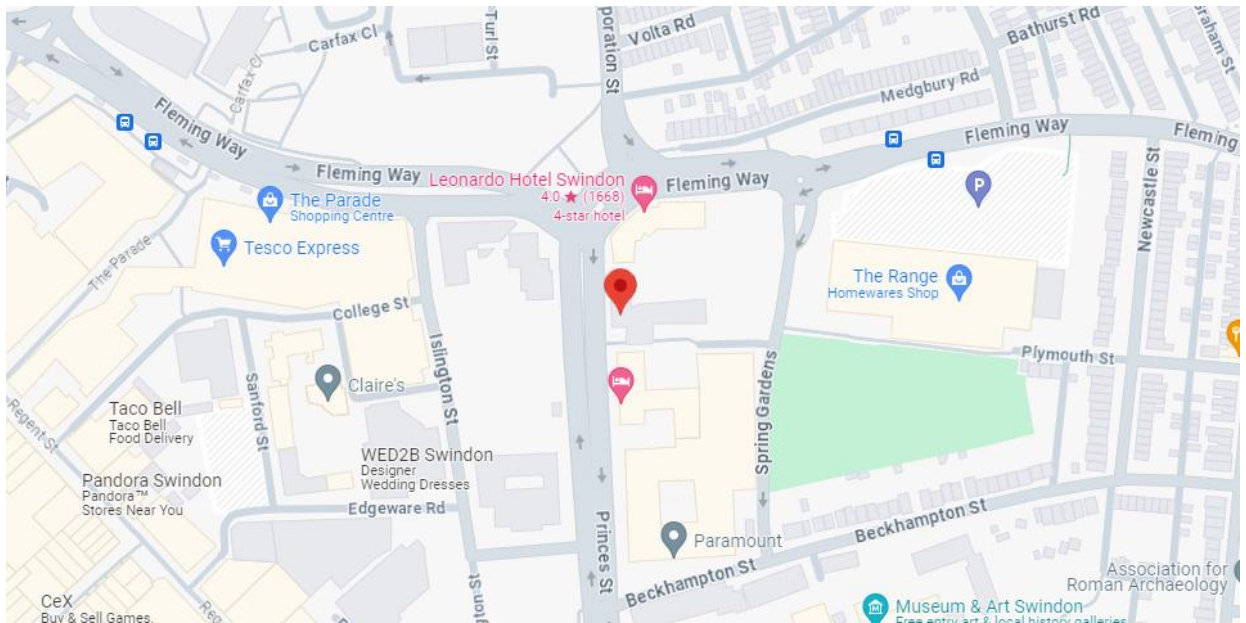

Swindon

Spring Gardens House, Princes Street, Swindon SN1 2HY

Assessment Centre information

This is a ground floor assessment facility located next to Swindon Jobcentre.

Map & directions

By car

At Junction 15 of the M4, follow the signs for the town centre. At the Magic Roundabout multi-mini roundabouts, take the turning onto Fleming Way, keeping the Fire Station to your left and the Petrol Station to your right. Turn left at the next mini roundabout onto Spring Gardens for the Pay and Display multi storey car park if you are parking or use the Jobcentre drop off point.

The Assessment Centre is located at the front of Spring Gardens House on Princes Street.

For more detailed driving instructions, we recommend using an online route planner.

By public transport

For help in planning your journey door-to-door, go to www.traveline.info or call 0871 200 22 33 (call charges apply).

The below provides information on bus and train routes. We recommend checking before travelling.

By bus

Swindon bus station is around 0.3 miles from the Assessment Centre, with the closest stops on Princes Street and on Fleming Way.