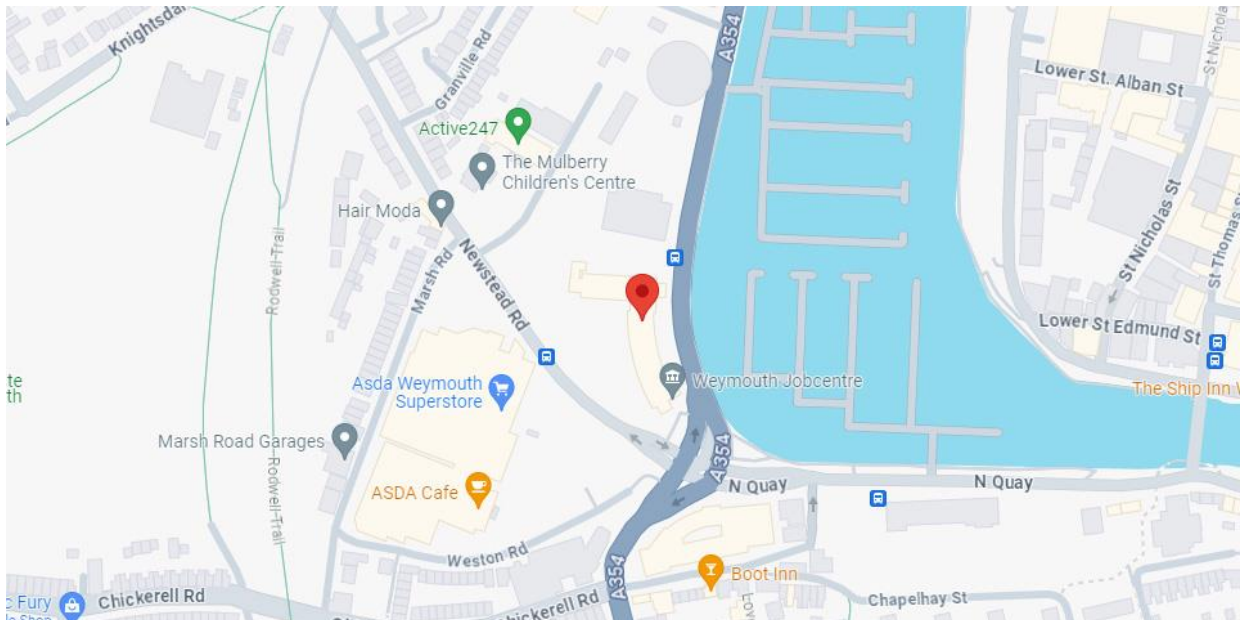

# Weymouth

3rd Floor, Westwey House, Westwey Road, Weymouth, DT4 8TG

## Map & directions

### By car

The Assessment Centre is located in Weymouth Jobcentre, Entrance B, opposite the Asda superstore. It is just off the Westwey Road (A354).

There is free parking available to the left of the orange barriers. Pay and display parking is available at the Court Park by turning off into Newstead Road opposite the Asda entrance and taking the first right.

**By bus**

Bus routes 3 and 8 stop at Asda, near the Assessment Centre.

**By train**

Weymouth train station is approximately 0.7 miles from the Assessment Centre. The buses 3 and 8 are available from the nearby bus station.